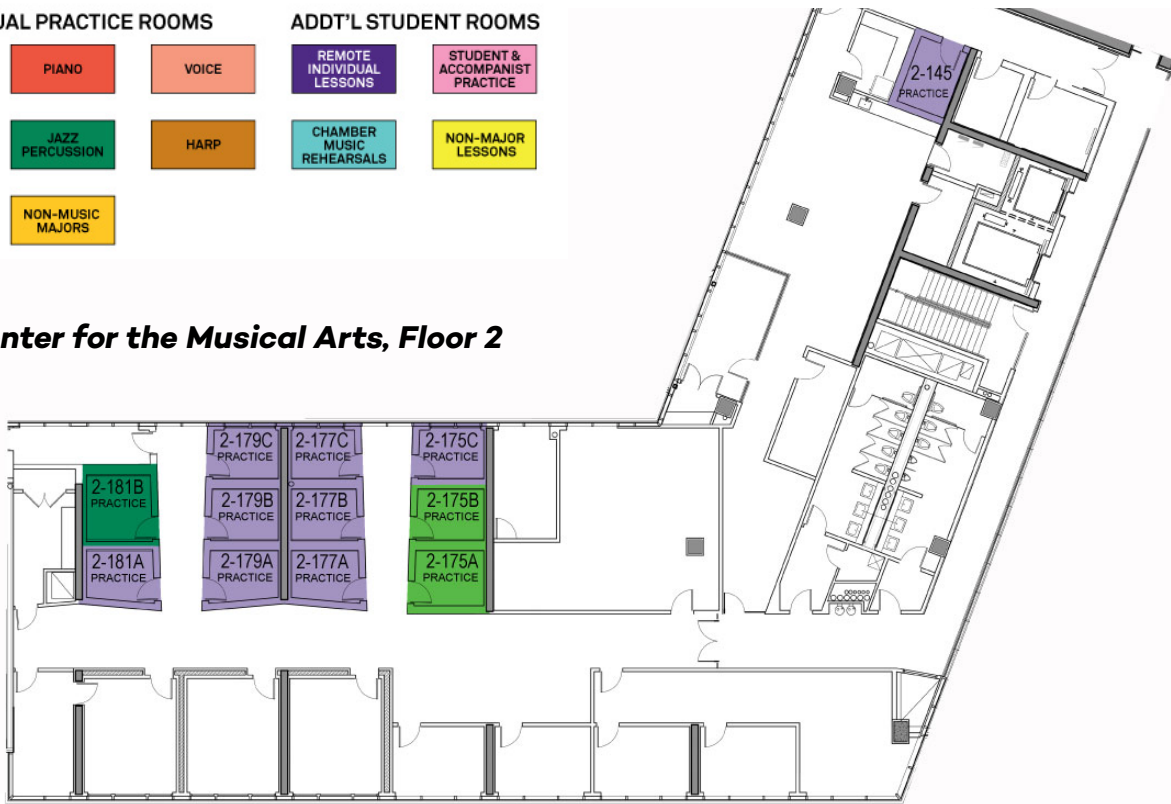

### Ryan Center for the Musical Arts, Lower Level

### Ryan Center for the Musical Arts, Floor 1

INDIVIDUAL PRACTICE ROOMS			ADDT'L STUDENT ROOMS	
BIENEN MUSIC MAJORS	PIANO	VOICE	REMOTE INDIVIDUAL LESSONS	STUDENT & ACCOMPANIST PRACTICE
PERCUSSION	JAZZ PERCUSSION	HARP	CHAMBER MUSIC REHEARSALS	NON-MAJOR LESSONS
	NON-MUSIC MAJORS			

### Ryan Center for the Musical Arts, Floor 2