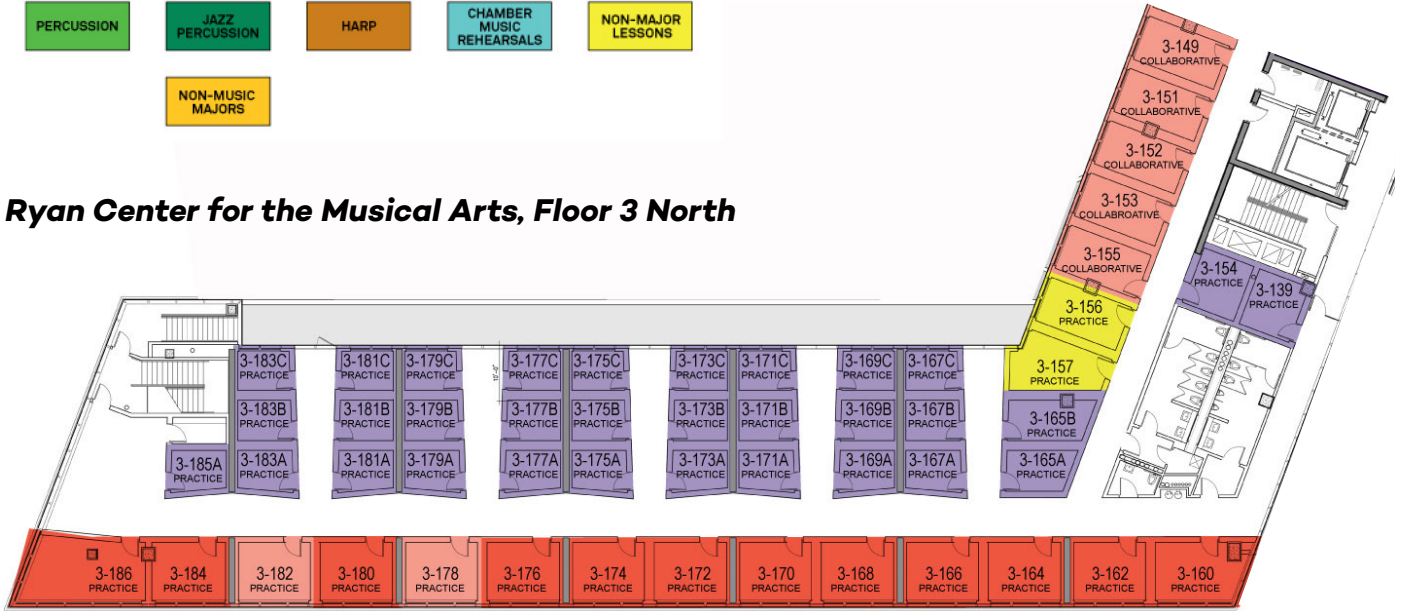

### Ryan Center for the Musical Arts, Floor 1

INDIVIDUAL PRACTICE ROOMS			ADDT'L STUDENT ROOMS	
BIENEN MUSIC MAJORS	PIANO	VOICE	REMOTE INDIVIDUAL LESSONS	STUDENT & ACCOMPANIST PRACTICE
PERCUSSION	JAZZ PERCUSSION	HARP	CHAMBER MUSIC REHEARSALS	NON-MAJOR LESSONS
	NON-MUSIC MAJORS			

### Ryan Center for the Musical Arts, Floor 2

### Ryan Center for the Musical Arts, Floor 3 South

**INDIVIDUAL PRACTICE ROOMS**

**ADDT'L STUDENT ROOMS**

**Ryan Center for the Musical Arts, Floor 3 North**

**Kresge Centennial Hall, Floor 2**