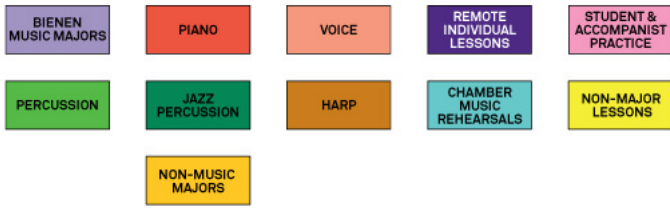

### Ryan Center for the Musical Arts, Lower Level

### Ryan Center for the Musical Arts, Floor 1

INDIVIDUAL PRACTICE ROOMS			ADDT'L STUDENT ROOMS	
BIENEN MUSIC MAJORS	PIANO	VOICE	REMOTE INDIVIDUAL LESSONS	STUDENT & ACCOMPANIST PRACTICE
PERCUSSION	JAZZ PERCUSSION	HARP	CHAMBER MUSIC REHEARSALS	NON-MAJOR LESSONS
	NON-MUSIC MAJORS			

### Ryan Center for the Musical Arts, Floor 2

### Ryan Center for the Musical Arts, Floor 3 South

**INDIVIDUAL PRACTICE ROOMS**

**ADDT'L STUDENT ROOMS**

**Ryan Center for the Musical Arts, Floor 3 North**

**Kresge Centennial Hall, Floor 2**