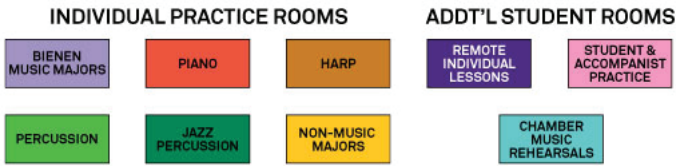

## Ryan Center for the Musical Arts, Lower Level

## Ryan Center for the Musical Arts, Floor 1

**INDIVIDUAL PRACTICE ROOMS**

BIENEN  
MUSIC MAJORS

PIANO

HARP

**ADD'TL STUDENT ROOMS**

REMOTE  
INDIVIDUAL  
LESSONS

STUDENT &  
ACCOMPANIST  
PRACTICE

PERCUSSION

JAZZ  
PERCUSSION

NON-MUSIC  
MAJORS

CHAMBER  
MUSIC  
REHEARSALS

**Ryan Center for the Musical Arts, Floor 2**

**Ryan Center for the Musical Arts, Floor 3 South**

**Ryan Center for the Musical Arts, Floor 3 North**