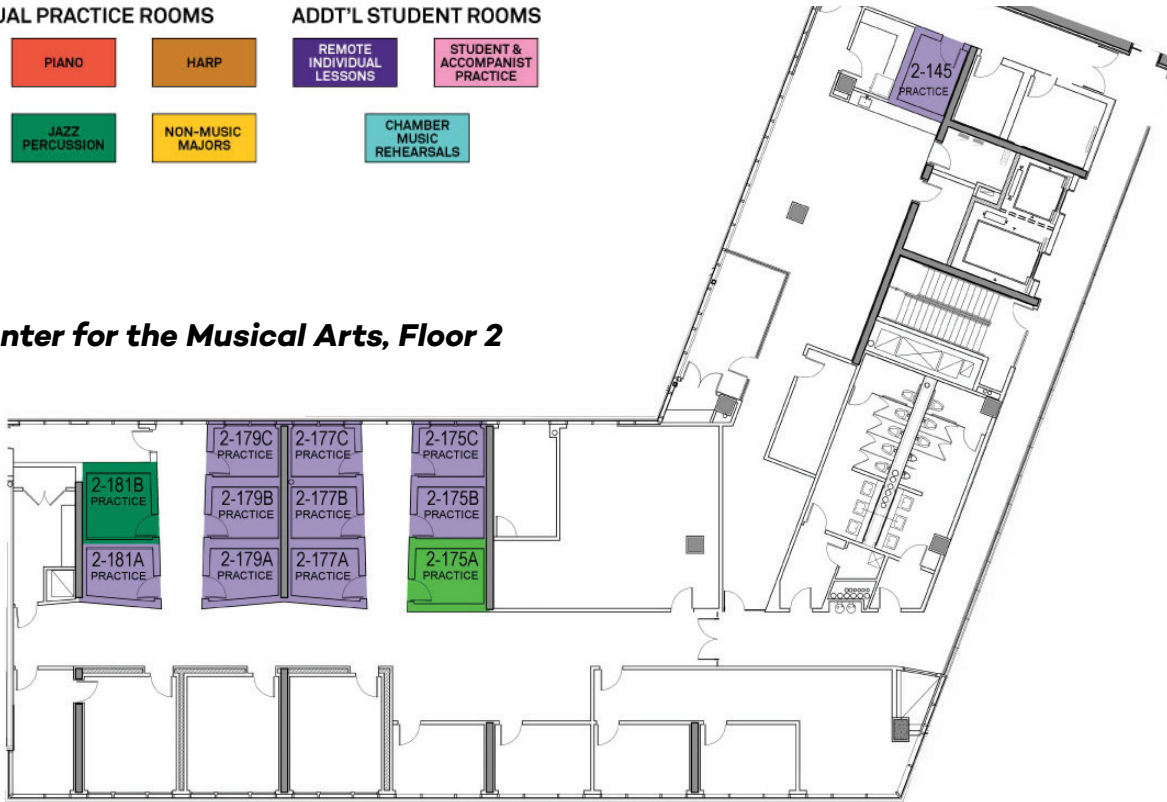

## Ryan Center for the Musical Arts, Lower Level

## Ryan Center for the Musical Arts, Floor 1

**INDIVIDUAL PRACTICE ROOMS**

BIENEN  
MUSIC MAJORS

PIANO

HARP

**ADD'TL STUDENT ROOMS**

REMOTE  
INDIVIDUAL  
LESSONS

STUDENT &  
ACCOMPANIST  
PRACTICE

PERCUSSION

JAZZ  
PERCUSSION

NON-MUSIC  
MAJORS

CHAMBER  
MUSIC  
REHEARSALS

**Ryan Center for the Musical Arts, Floor 2**

**Ryan Center for the Musical Arts, Floor 3 South**

**Ryan Center for the Musical Arts, Floor 3 North**