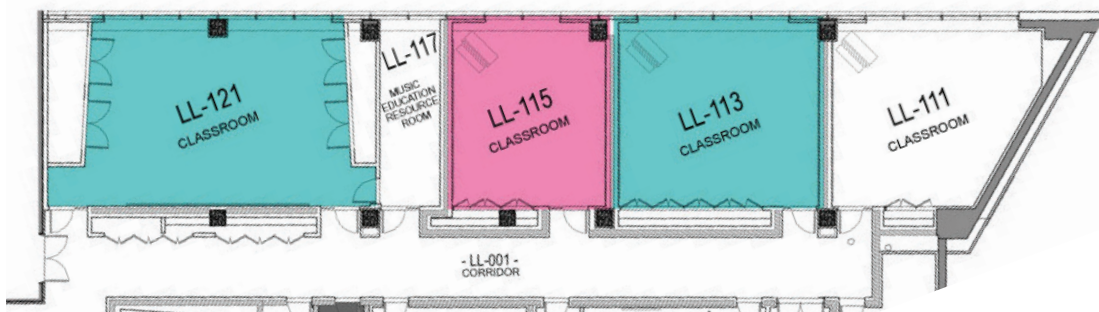

Ryan Center for the Musical Arts, Lower Level