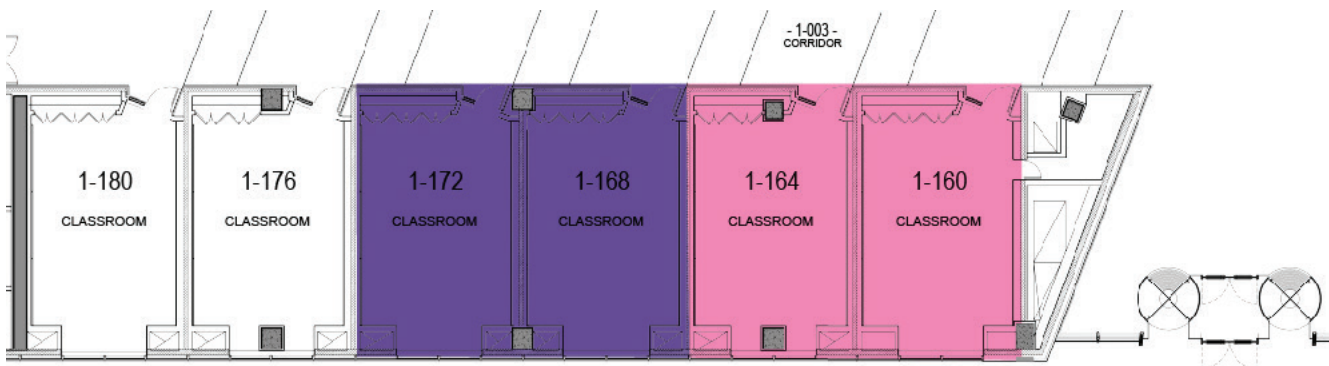

Ryan Center for the Musical Arts, Floor 1