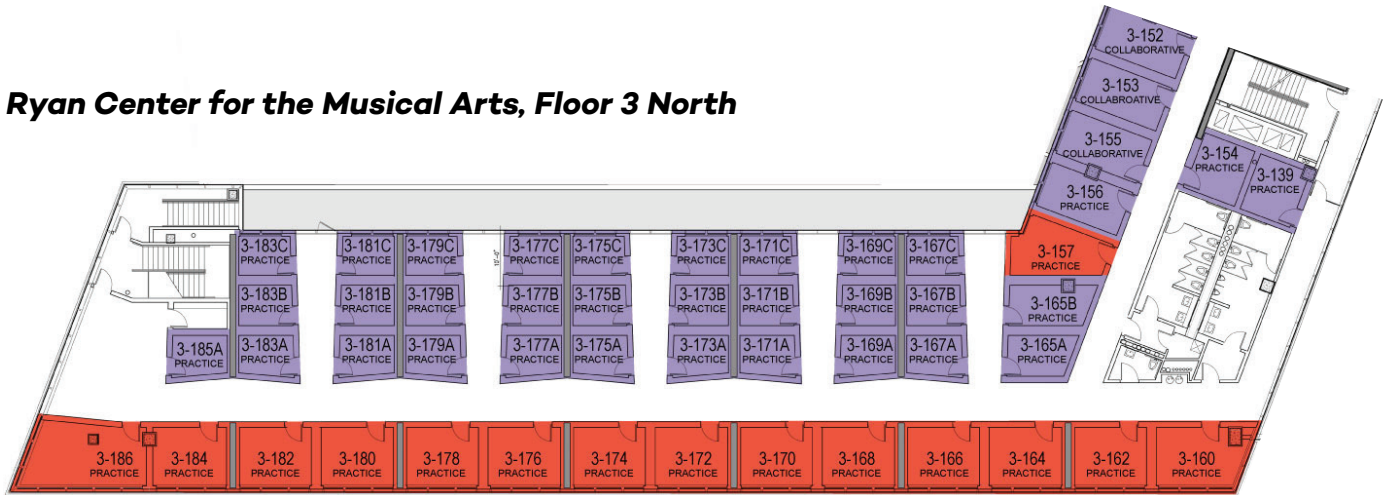

## Ryan Center for the Musical Arts, Floor 1

**INDIVIDUAL PRACTICE ROOMS**

BIENEN  
MUSIC MAJORS

PIANO

HARP

**ADD'TL STUDENT ROOMS**

REMOTE  
INDIVIDUAL  
LESSONS

STUDENT &  
ACCOMPANIST  
PRACTICE

PERCUSSION

JAZZ  
PERCUSSION

NON-MUSIC  
MAJORS

CHAMBER  
MUSIC  
REHEARSALS

**Ryan Center for the Musical Arts, Floor 2**

**Ryan Center for the Musical Arts, Floor 3 South**

**Ryan Center for the Musical Arts, Floor 3 North**

**Kresge Centennial Hall, Floor 2**