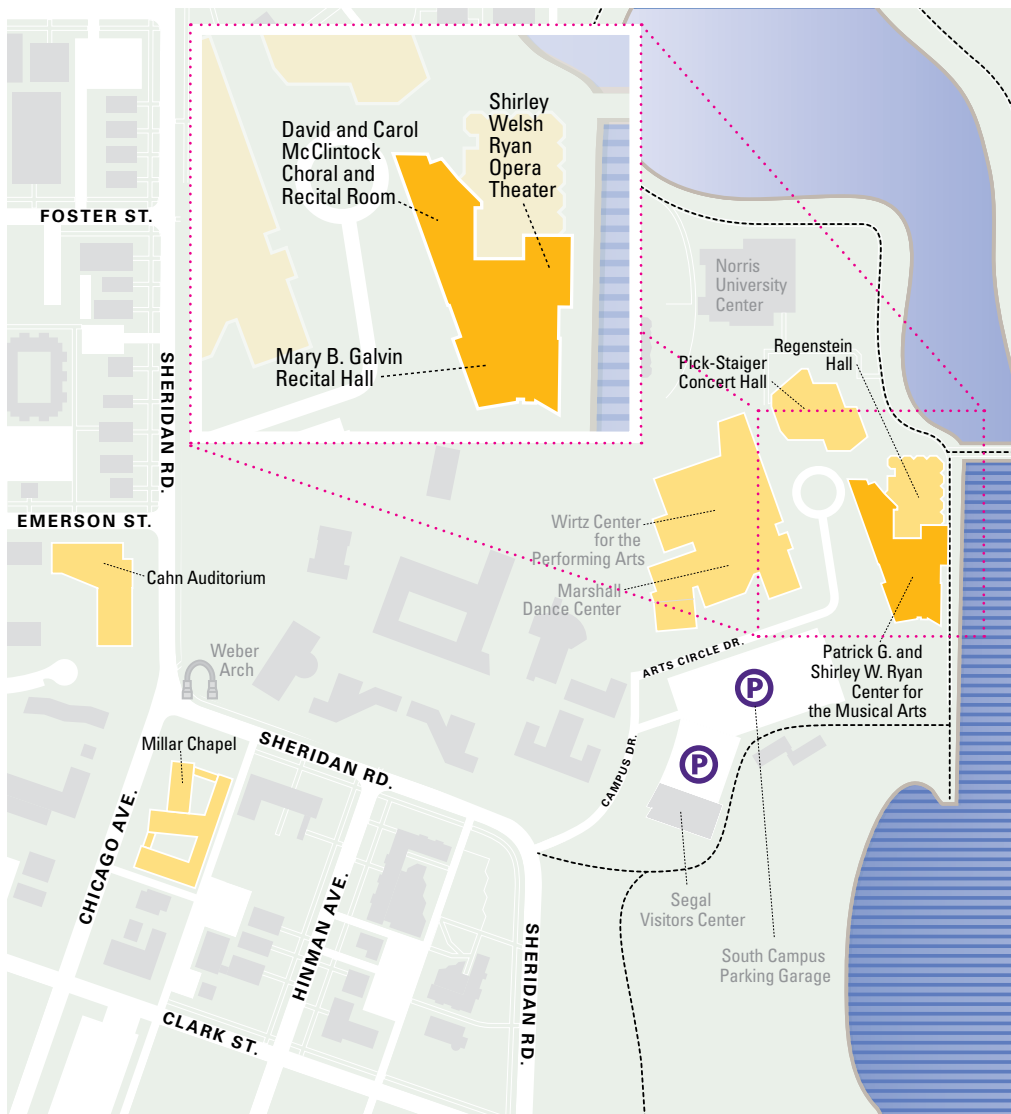

## WE'RE EASY TO FIND

**Free parking** Our patrons may park in the South Campus Parking Garage and the Segal Visitors Center garage south of Pick-Staiger Concert Hall. Parking is free weekdays after 4 p.m. and all day on weekends.