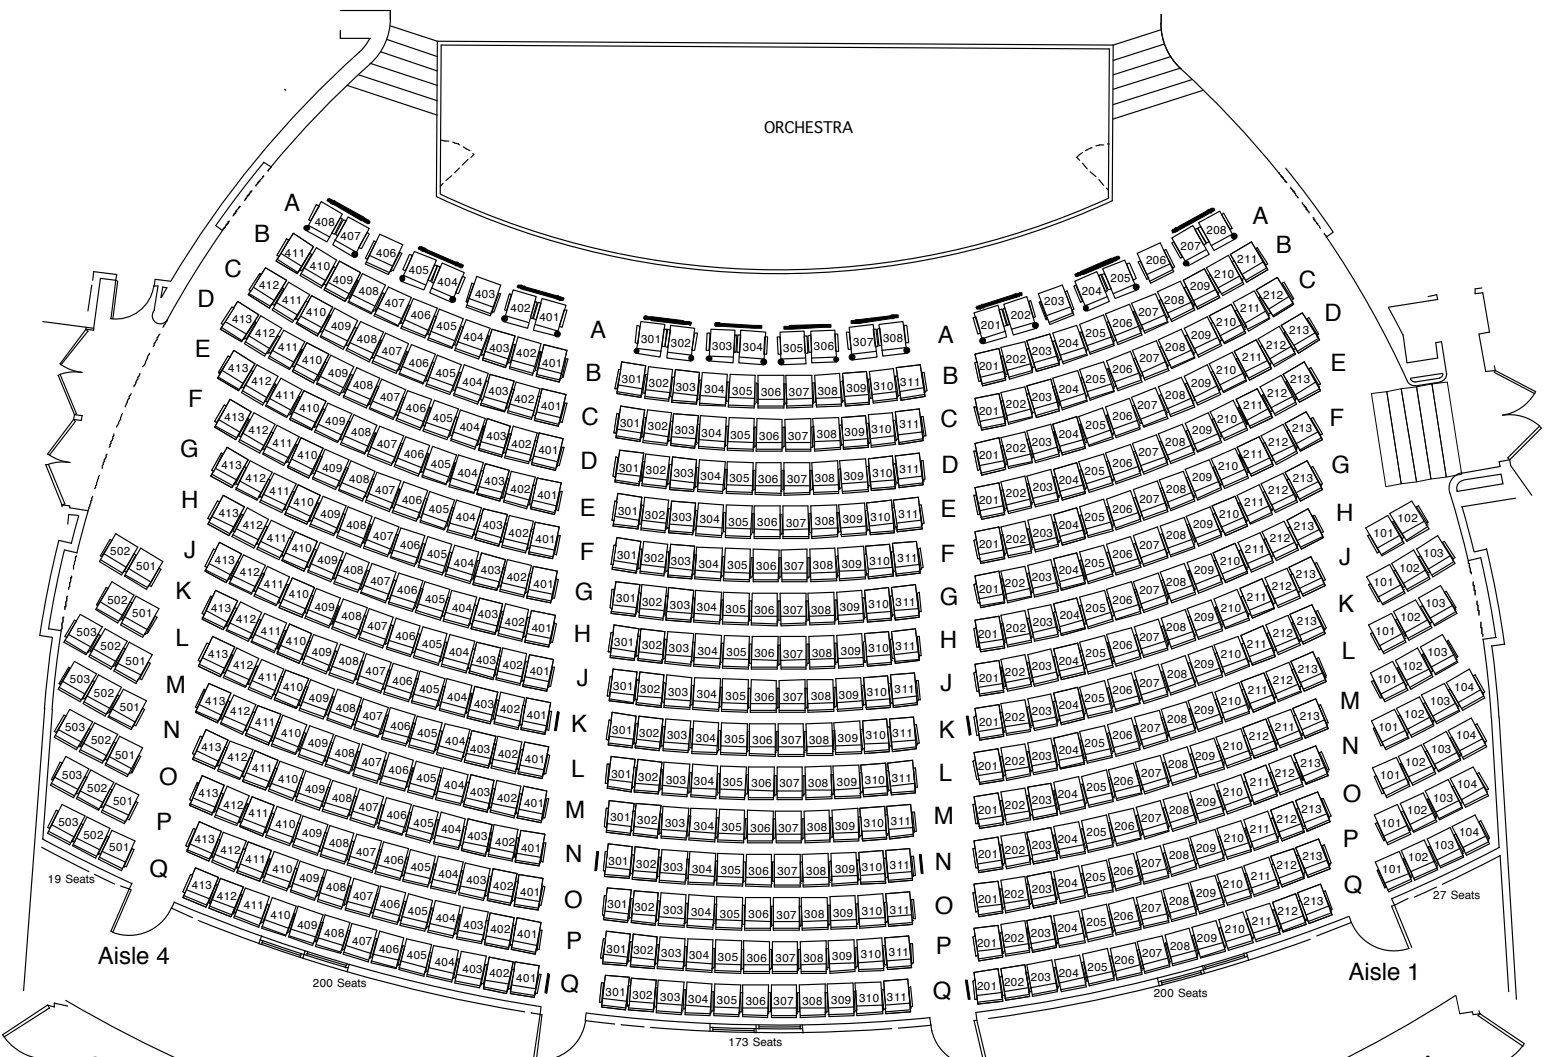

ORCHESTRA

Main Floor

Balcony

SEATING CHART

CAHN AUDITORIUM - NORTHWESTERN UNIVERSITY

SEATS K 401, K 201, N 301, N 311, Q 401 AND Q 201 HAVE REMOVABLE ARMS FOR EASIER ACCESS.

WHEELCHAIR SEATS: ROW A SEAT PAIRS: 201 & 202, 204 & 205, 207 & 208, 301 & 302, 303 & 304, 305 & 306, 307 & 308, 401 & 402, 404 & 405, AND 407 & 408. EACH PAIR OF SEATS FOLDS AWAY TO ACCOMMODATE ONE WHEELCHAIR.

SEATING CAPACITY	
MAIN FLOOR	619
BALCONY	388
TOTAL	1007