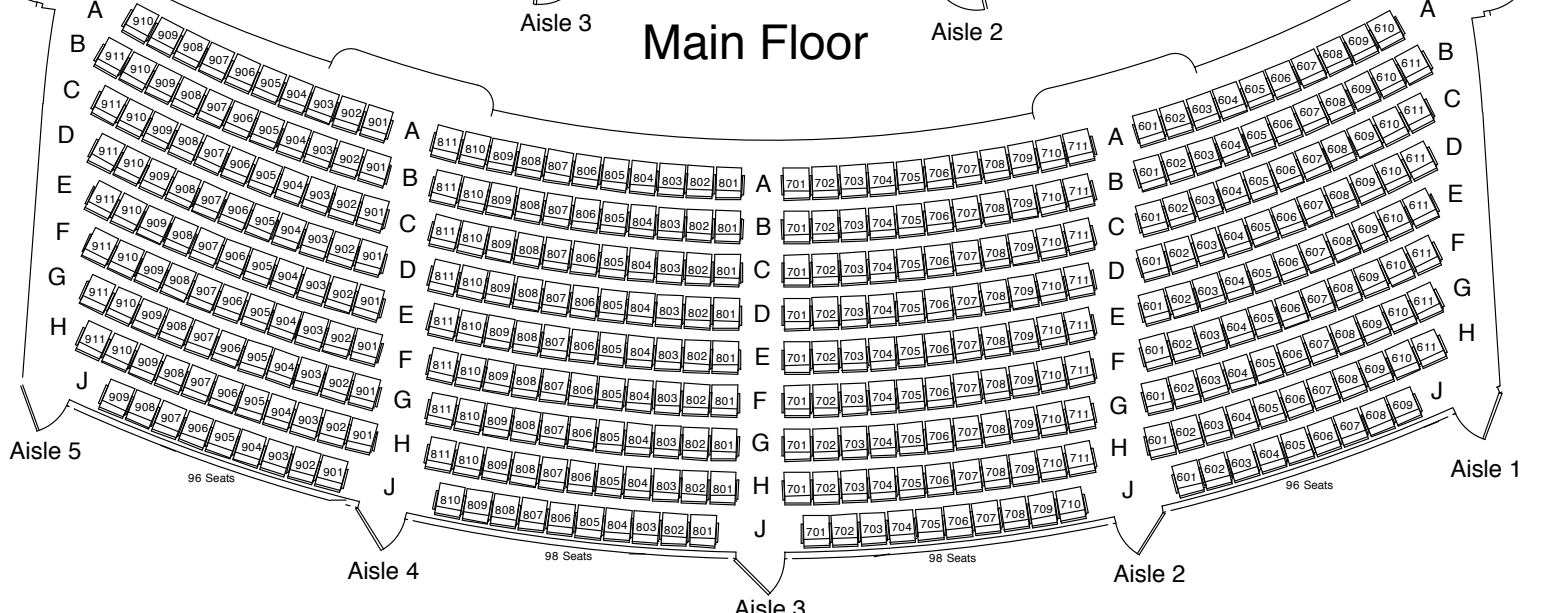

ORCHESTRA

Main Floor

Balcony

SEATING CHART

CAHN AUDITORIUM - NORTHWESTERN UNIVERSITY

SEATS K 401, K 201, N 301, N 311, Q 401 AND Q 201 HAVE REMOVABLE ARMS FOR EASIER ACCESS.

WHEELCHAIR SEATS: ROW A SEAT PAIRS: 201 & 202, 204 & 205, 207 & 208, 301 & 302, 303 & 304, 305 & 306, 307 & 308, 401 & 402, 404 & 405, AND 407 & 408. EACH PAIR OF SEATS FOLDS AWAY TO ACCOMMODATE ONE WHEELCHAIR.

SEATING CAPACITY	
MAIN FLOOR	619
BALCONY	388
TOTAL	1007